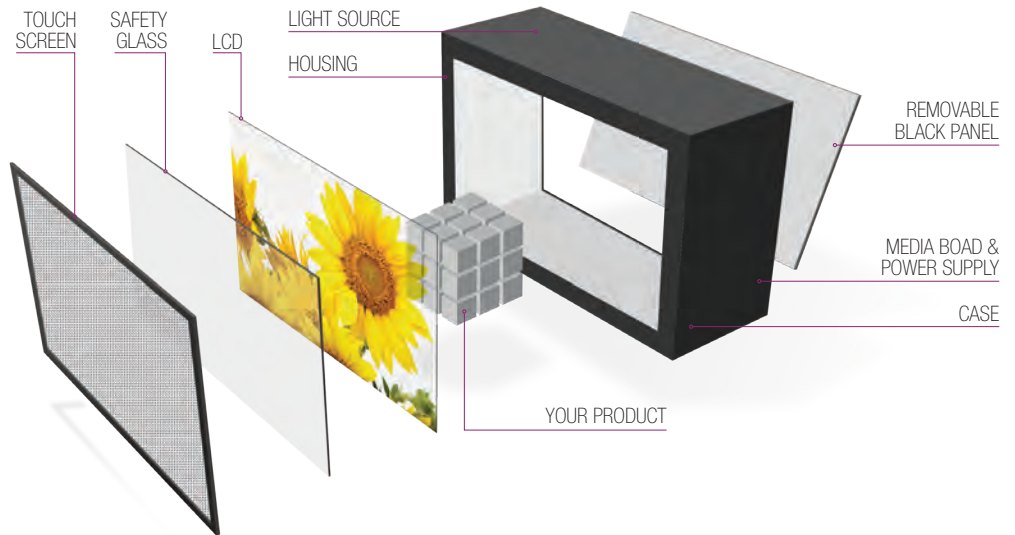

Transparent LCD 12.1"

High Transparency & Vivid Color

Various applications

The brighter the ambient light, the more visible the picture quality

Transparent LCD Showcase Exhibits products inside

Play digital content while showcasing commercial products

Product Configuration

PRODUCT CONFIGURATION

Product Application

PRODUCT APPLICATION

Product Specifications

TRANSPARENT LCD 12.1" SPECIFICATIONS

Display	Screen Size	12.1 Inch	
	Max. Resolution	1024 X 768	
	Viewing Angle (U/D/R/L)	160° / 160°	
	Response Time	10msec(Typ.)	
Input Interface	Touch Screen	PCAP	
	Hardware Platforms	CPU : ARM Cortex A17 Quad Core + GPU : Mali T764 Quad Memory Capacity : 2GB DDR3(Up to 4GB) NAND FLASH : 4GB eMMC(Up to 128GB)	
	Support Video Format	*.mkv, *.wmv, *.mpg, *.mpeg, *.dat, *.avi, *.mov, *.iso, *.mp4, *.rm	
	Support Audio Format	MP3, WMA, WAV, FLAC, AAC, AC3	
	USB Host	USB Host 2.0 x 3	
Power	Electrical Ratings	DC 12V/5A	
Mechanical	Metal	Metal	EGL
	Color	Color	White
Dimension	Outline Dimension	340 mm(H) x 201mm(V) x 320mm(W)	
Circumstance	Operating Temperature	0°C to 70°C Operating	